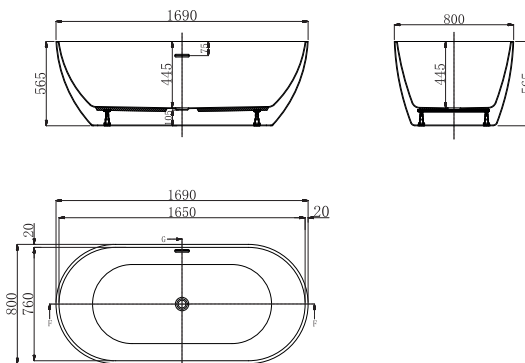

Image is only for illustration purpose

Model :	Saipan
Category:	Free Standing Bathtub
Code:	JBT-WHT-FSBT177544X
Size (mm):	1690 x 800 x 445/565
Material:	Lucite Acrylic
Reinforcement:	3 Layers of Fiber Glass
Accessories Included:	- Drain & Overflow - Steel Legs
Accessories Excluded:	NA
Features	Available in Chrome accessories